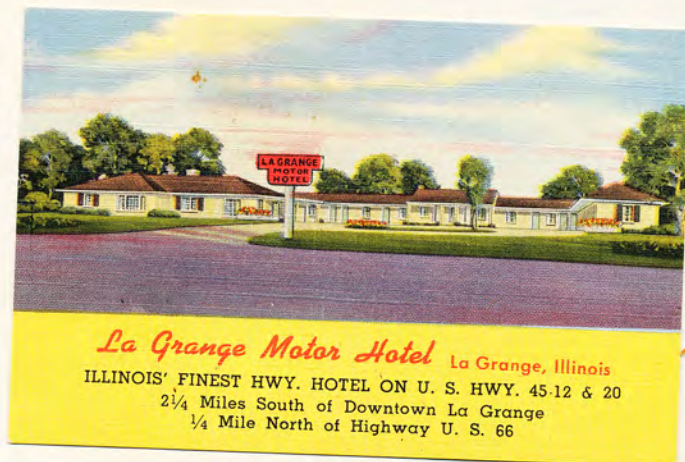

Beautiful Swimming Pool at
EL TOREADOR MOTEL
 San Ysidro, Calif.

Light
 Airy
 Bedrooms

Fredonia

Tennessee Ave. and Board Walk

ATLANTIC CITY
 N. J.
 Tap Room
 and
 Lounge

La Grange Motor Hotel La Grange, Illinois
 ILLINOIS' FINEST HWY. HOTEL ON U. S. HWY. 45-12 & 20
 2 1/4 Miles South of Downtown La Grange
 1/4 Mile North of Highway U. S. 66

ELMS MOTEL and TRAILER PARK

One of the finest between Maine & Florida

VISIT SAN DIEGO'S FAMOUS FISHERMAN'S WHARF CAFE

PATIO HOTEL SEVENTY-NINTH STREET MIAMI, FLORIDA

AAA OVERLAND COURT U. S. HIGHWAY 85-87 — 1660 SO. SANTA FE DRIVE DENVER, COLORADO

AAA CUMBERLAND MOTEL ROUTE U.S. 40 ONE MILE EAST OF CUMBERLAND, MARYLAND

T
E
X
A
S

I
n
d
i
a
n
L
o
d
g
e

Indian Lodge - Davis Mountains State Park, Texas

6-P-385

H
O
U
S
T
O
N

Ambassador
HOTEL AND APARTMENTS
Houston, Texas