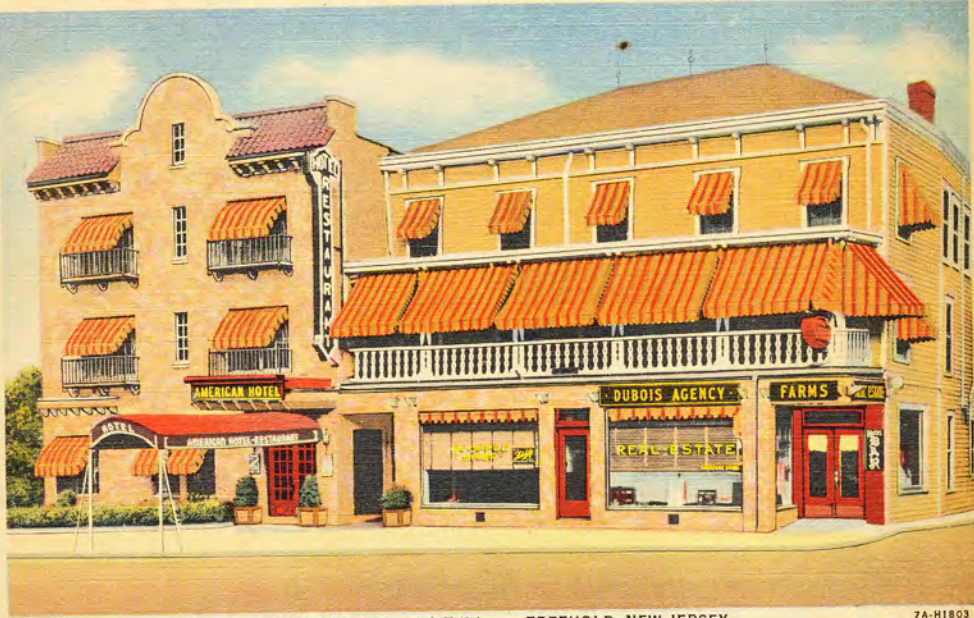

AMERICAN HOTEL — FREEHOLD, NEW JERSEY

7A-H1803

SAMPLE FROM
CURT TEICH &
CHICAGO, ILL.

AMERICAN HOTEL
FREEHOLD, NEW JERSEY
between New York and Atlantic City
Established 1824
AIR-CONDITIONED RESTAURANT
and COCKTAIL LOUNGE