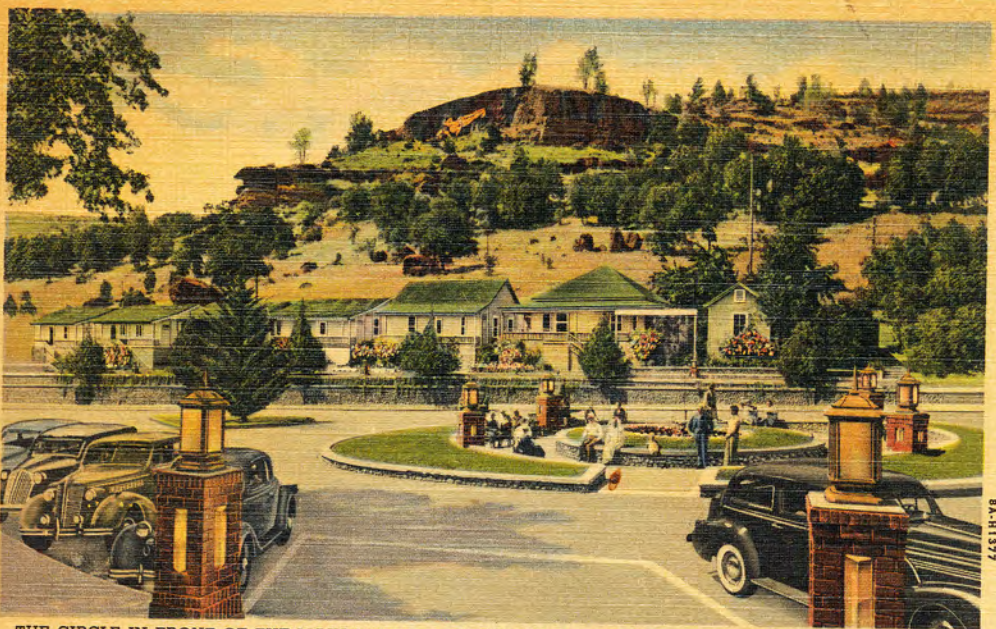

BEAUX ARTS APARTMENT HOTEL
*The Only Smart East Side Hostelry
Having Twin Buildings Facing Each Other
AT 310-307 EAST 44th ST.—NEW YORK CITY*

D-9046

EVA FISHING CAMP — EVA, TENNESSEE — ON KENTUCKY LAKE

0C705

C
A
L
I
F
O
R
N
I
A

THE CIRCLE IN FRONT OF THE MAIN HOTEL — RICHARDSON SPRINGS — BUTTE COUNTY, CALIFORNIA

8A-H1377

RICHARDSON SPRINGS — BUTTE COUNTY, CALIFORNIA

8A-H1376

RICHARDSON SPRINGS HOTEL IN THE MOUNTAINS NEAR CHICO, BUTTE COUNTY, CALIFORNIA