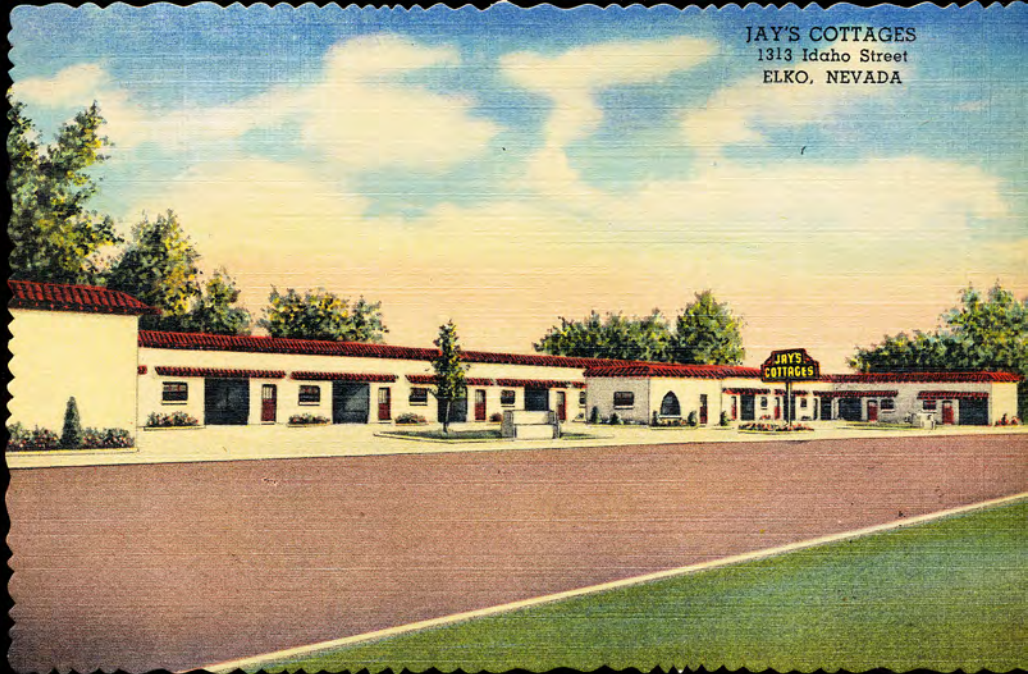

JAY'S COTTAGES
1313 Idaho Street
ELKO, NEVADA