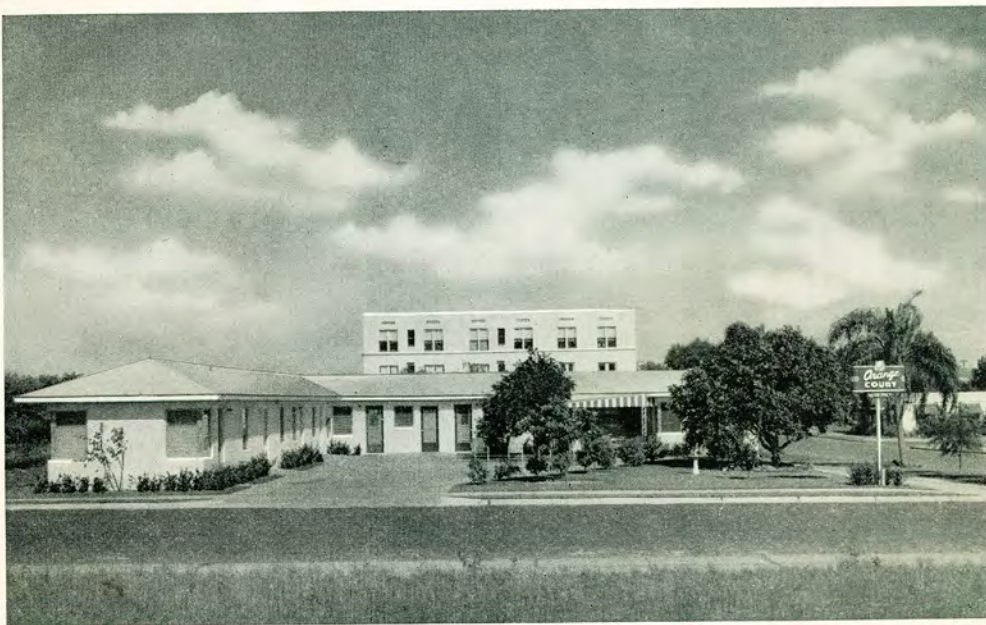

ORANGE COURT — LAKE WALES, FLORIDA

202